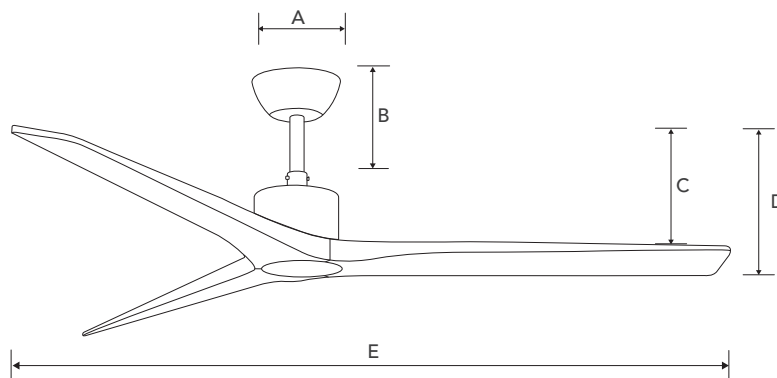

PRODUCT SPECIFICATIONS

FARO SOLID WOOD 40" DR LED

DIMENSIONS:

Diameter: 40" (102 cm)
Height: 32 cm
Ceiling to Blade Length: 32 cm
Recommended Ceiling Height: 2.8 m
Lighting : LED 10W / 3 Colors
Net Weight: 4.37 kg
Gross weight: 5.4 kg

CEILING FAN WIND SPEED (CFM):

Speed 1: 1700 CFM | 3W
Speed 2: 2985 CFM | 5.5W
Speed 3: 3927 CFM | 8.1W
Speed 4: 4485 CFM | 14.5W
Speed 5: 5344 CFM | 24.8W
Speed 6: 5897 CFM | 35.5W

WARRANTY

Motor: 10 Years
Control System: 2 Years

TECHNICAL DRAWING

A : 15.5 cm
B : 17.6 cm
C : 27.6 cm
D : 32 cm
E : 102 cm

REMOTE CONTROL:

Remote Controlled: DC1

MOTOR & BLADE:

Motor Type : DC Motor
Housing and Downrod Finishes: Steel Plate

Blade Finish: Solid Wood