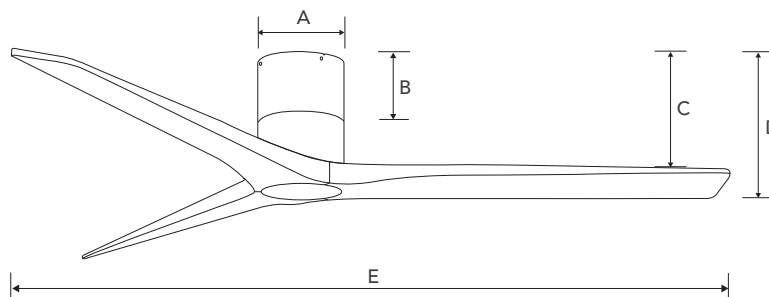

PRODUCT SPECIFICATIONS

FARO SOLID WOOD 40" HR LED

DIMENSIONS:

Diameter: 40" (102 cm)
Height: 23.3 cm
Ceiling to Blade Length: 23.3 cm
Recommended Ceiling Height: 2.8 m
Light : LED 10W / 3 Colors
Net Weight: 4.3 kg
Gross weight: 5.33 kg

CEILING FAN WIND SPEED (CFM):

Speed 1: 1700 CFM | 3W
Speed 2: 2985 CFM | 5.5W
Speed 3: 3927 CFM | 8.1W
Speed 4: 4485 CFM | 14.5W
Speed 5: 5344 CFM | 24.8W
Speed 6: 5897 CFM | 35.5W

WARRANTY

Motor: 10 Years
Control System: 2 Years

TECHNICAL DRAWING

A : 15 cm
B : 11 cm
C : 19 cm
D : 23.3 cm
E : 102 cm

REMOTE CONTROL:

Remote Controlled: DC1

MOTOR & BLADE:

Motor Type : DC Motor
Housing and Downrod Finishes: Steel Plate

Blade Finish: Solid Wood