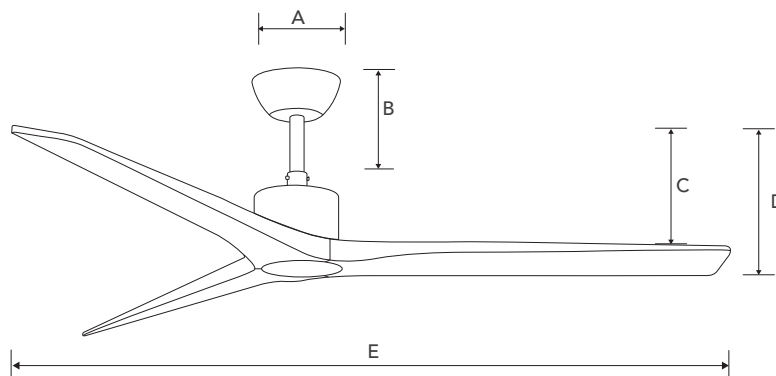

### DIMENSIONS:

Diameter: 52" (132 cm)  
Height: 32 cm  
Ceiling to Blade Length: 32 cm  
Recommended Ceiling Height: 2.8 m  
Lighting : LED 10W / 3 Colors  
Net Weight: 4.8 kg  
Gross weight: 5.83 kg

### CEILING FAN WIND SPEED (CFM):

Speed 1: 1700 CFM | 3W  
Speed 2: 2985 CFM | 5.5W  
Speed 3: 3927 CFM | 8.1W  
Speed 4: 4485 CFM | 14.5W  
Speed 5: 5344 CFM | 24.8W  
Speed 6: 5897 CFM | 35.5W

### TECHNICAL DRAWING

A : 15.5 cm  
B : 17.6 cm  
C : 27.6 cm  
D : 32 cm  
E : 132 cm