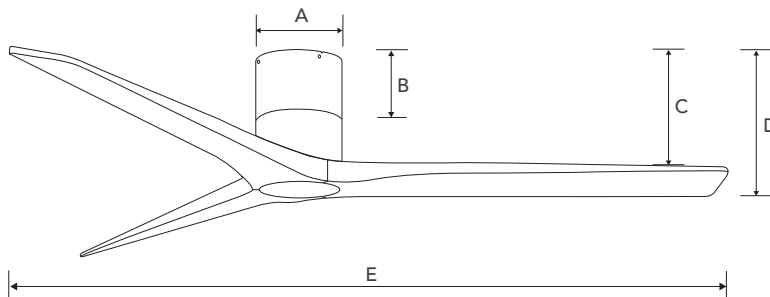

PRODUCT SPECIFICATIONS

FARO SOLID WOOD 52" HR LED

DIMENSIONS:

Diameter: 52" (132 cm)
Height: 23.3 cm
Ceiling to Blade Length: 23.3 cm
Recommended Ceiling Height: 2.8 m
Light : LED 10W / 3 Colors
Net Weight: 4.86 kg
Gross weight: 5.89 kg

TECHNICAL DRAWING

A : 15 cm
B : 11 cm
C : 19 cm
D : 23.3 cm
E : 132 cm

REMOTE CONTROL:

Remote Controlled: DC1

MOTOR & BLADE:

Motor Type : DC Motor
Housing and Downrod Finishes: Steel Plate

Blade Finish: Solid Wood