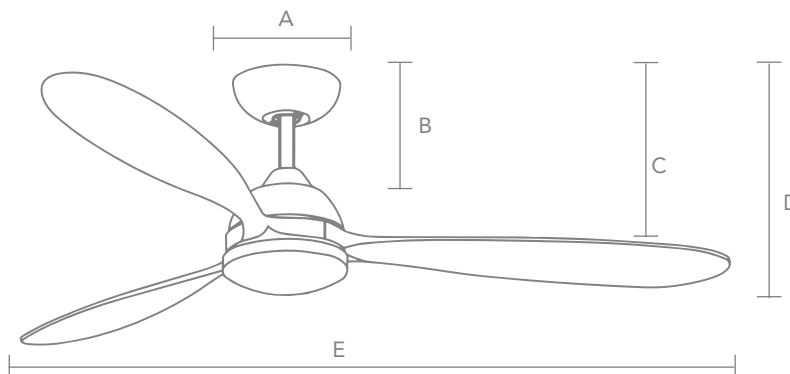

### DIMENSIONS:

Diameter: 52" (132 cm)  
Height: 36.3 cm  
Ceiling to Blade Length: 36.3 cm  
Recommended Ceiling Height: 2.8 m  
Lighting : LED 15W  
Net Weight: 4.3 kg  
Gross weight: 5.3 kg

### CEILING FAN WIND SPEED (CFM):

Speed 1: 4303 CFM | 8.0W  
Speed 2: 4912 CFM | 10.0W  
Speed 3: 5483 CFM | 12.8W  
Speed 4: 6131 CFM | 16W  
Speed 5: 6778 CFM | 21W  
Speed 6: 7464 CFM | 27W

### TECHNICAL DRAWING

A : 15 cm  
B : 20.4 cm  
C : 27.5 cm  
D : 36.3 cm  
E : 132 cm