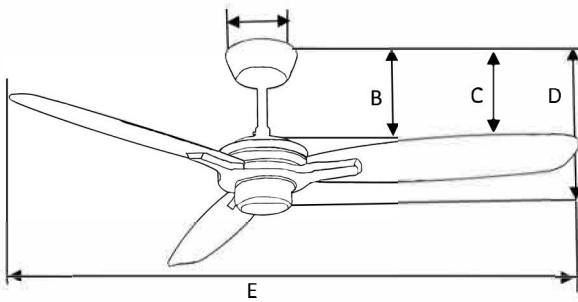

Spec. Description

1 Product Warranty

WG-Weathered Wood

ORB-Tobacco

GS-Tobacco

2 Feature

Model	Motor Type	Body Material	Blades	Blades Material	Fan Sweep (Diameter)	Control Mode	Lighting
Triminal	AC Motor	Steel Plate	3	ABS	52"	Wall Control (Optional Remote Control)	n/a

3 Fan Dimension

Unit : CM.				
A	B	C	D	E
15	21	28	35	132

4 Power Consumption & Efficiency

Speed	Current(A)	Wattage(W)	Motor Speed(RPM)	Air Flow(CFM)	Efficiency(CFM/W)	m/s
1	0.40	89	182	5620	64	-
2	0.27	35	114	3520	100	-
3	0.19	17	76	2320	136	-
4	0.12	7	46	1600	228	-