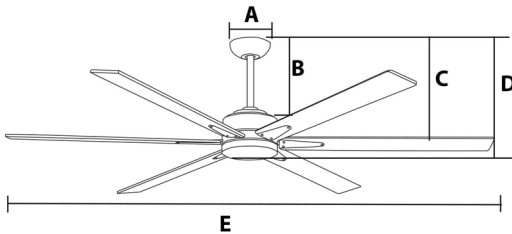

Model : PLANET NL 84" #11200

Spec.Description

1 Product Warranty

PLANET
Curved Solid Wood Blades

Planet RB

Planet WH

2 Feature

Model	Motor Type	Body Material	Blades	Blades Material	Fan Sweep (Diameter)	Control Mode	Lighting
Planet	DC	Steel Plate	6	Solid Wood	84"	Remote Control	-

3 Fan Dimension

Unit : CM.				
A	B	C	D	E
15	35.2	43.7	38	213

4 Power Consumption & Efficiency

Speed	Current(A)	Wattage(W)	Motor Speed (RPM)	Air Flow (CFM)	Efficiency (CFM/W)	m/s
1	0.11	6.2	35	6336	1022	0.7
2	0.13	9.9	57	9876	998	1.1
3	0.16	14.4	70	12151	844	1.3
4	0.19	20.3	82	14208	700	1.6
5	0.25	28.3	93	16114	569	1.8
6	0.32	40.6	105	18194	448	2.0