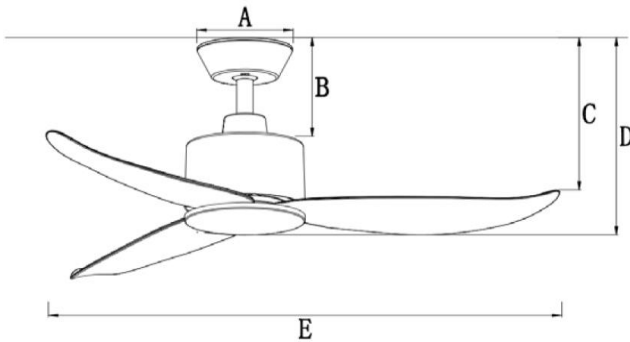

Model : SEABIRD OD 46" NL + RC DC86

Spec. Description

1 Product Warranty

SEABIRD OD
ABS 

Walnut-ABS

2 Feature

Model	Motor Type	Body Material	Blades	Blades Material	Fan Sweep (Diameter)	Control Mode	Lighting
SEABIRD OD 46" NL	DC Motor	Plastic	3	ABS	46"	Remote Control	n/a

3 Fan Dimension

Unit : CM.				
A	B	C	D	E
15	20	31	35	117

4 Power Consumption & Efficiency

Speed	Current (A)	Wattage (W)	Motor Speed (RPM)	Air Flow (CFM)	Efficiency (CFM/W)	m/s
1	0.260	23	90	1604	69	0.76
2	0.270	24	118	2139	88	1.01
3	0.280	26	146	2671	102	1.26
4	0.310	29	175	3125	110	1.47
5	0.330	32	202	3636	113	1.72
6	0.360	37	230	4365	119	2.06